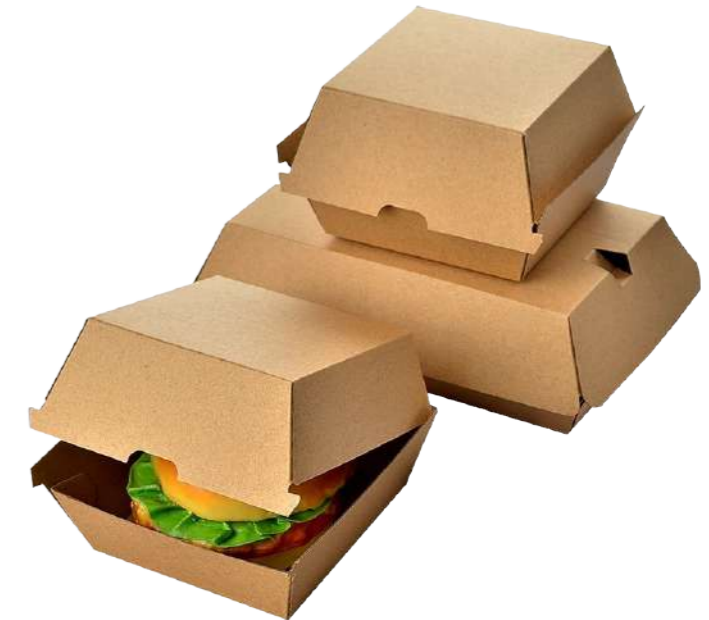

Burger Box

Code	Item Name	Dimensions	Packaging
JBBM105	Medium Burger Box	105 x 105 x 85 mm	100 Pcs x 4 Sleeves
JBBBB130	Big Burger Box	130 x 130 x 75 mm	
JDBB205	Snack / Double Box	205 x 130 x 75 mm	
JDBB175	Dinner Box	175 x 160 x 75 mm	
JFDB290	Family Dinner Box	290 x 170 x 85 mm	
JHDB210	Hot Dog Box	185 x 75 x 70 mm	

Available in: