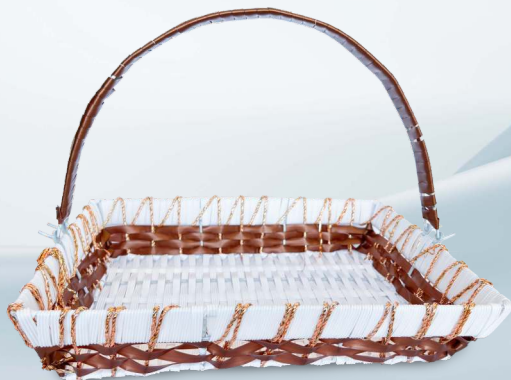

14 X 10 X 4
495/-

B-014

15 X 14 X 4
395/-

B-015

16 X 12 X 3
345/-

TERMS & CONDITIONS

20 DAYS DELIVERY TIME

DESIGN OPTIONS ARE SUBJECT TO AVAILABILITY