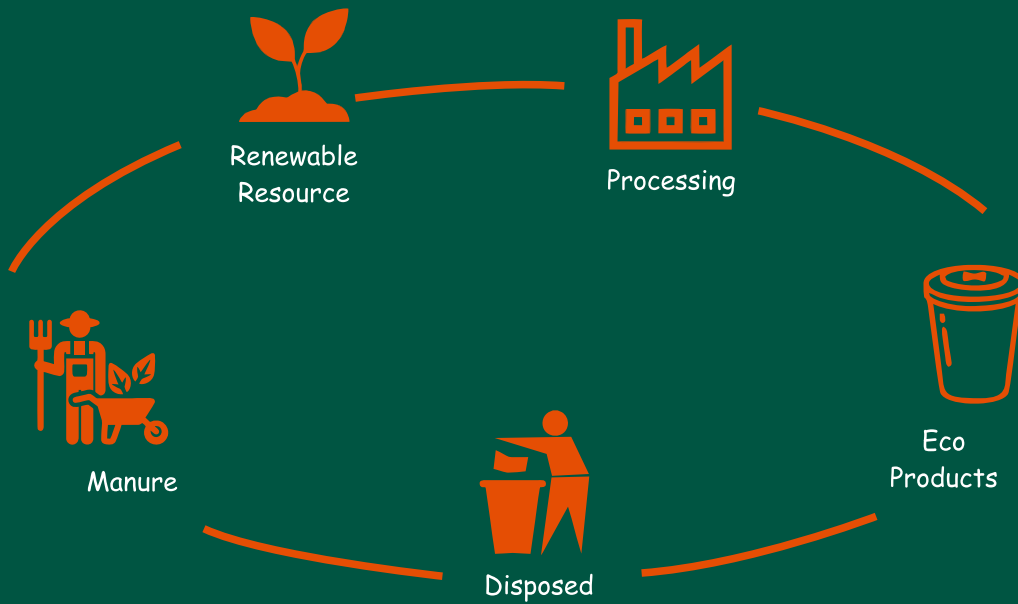

Green Material

No Smell

High Quality

Durable

GARBAGE BAGS

GARBAGE BAGS

Code	Item Name	Sizes	Features
BSGB	Stack Garbage Bag	As per customer requirement	<ul style="list-style-type: none"> • Twist-Tie Closure • Tear and Leak Resistant • Black and Other Colour as per requirement
BSCGB	S Cut Garbage Bag	As per customer requirement	
BRGB	Industrial Recycled Garbage Bag	As per customer requirement	
BBOGB	Bag on Roll Garbage Bag	15x18, 19x21, 25x30, 29x39 and 30x50 Inch or As per Required	
BOBDBG	OXO Bio Degradable Bag	As per customer requirement	